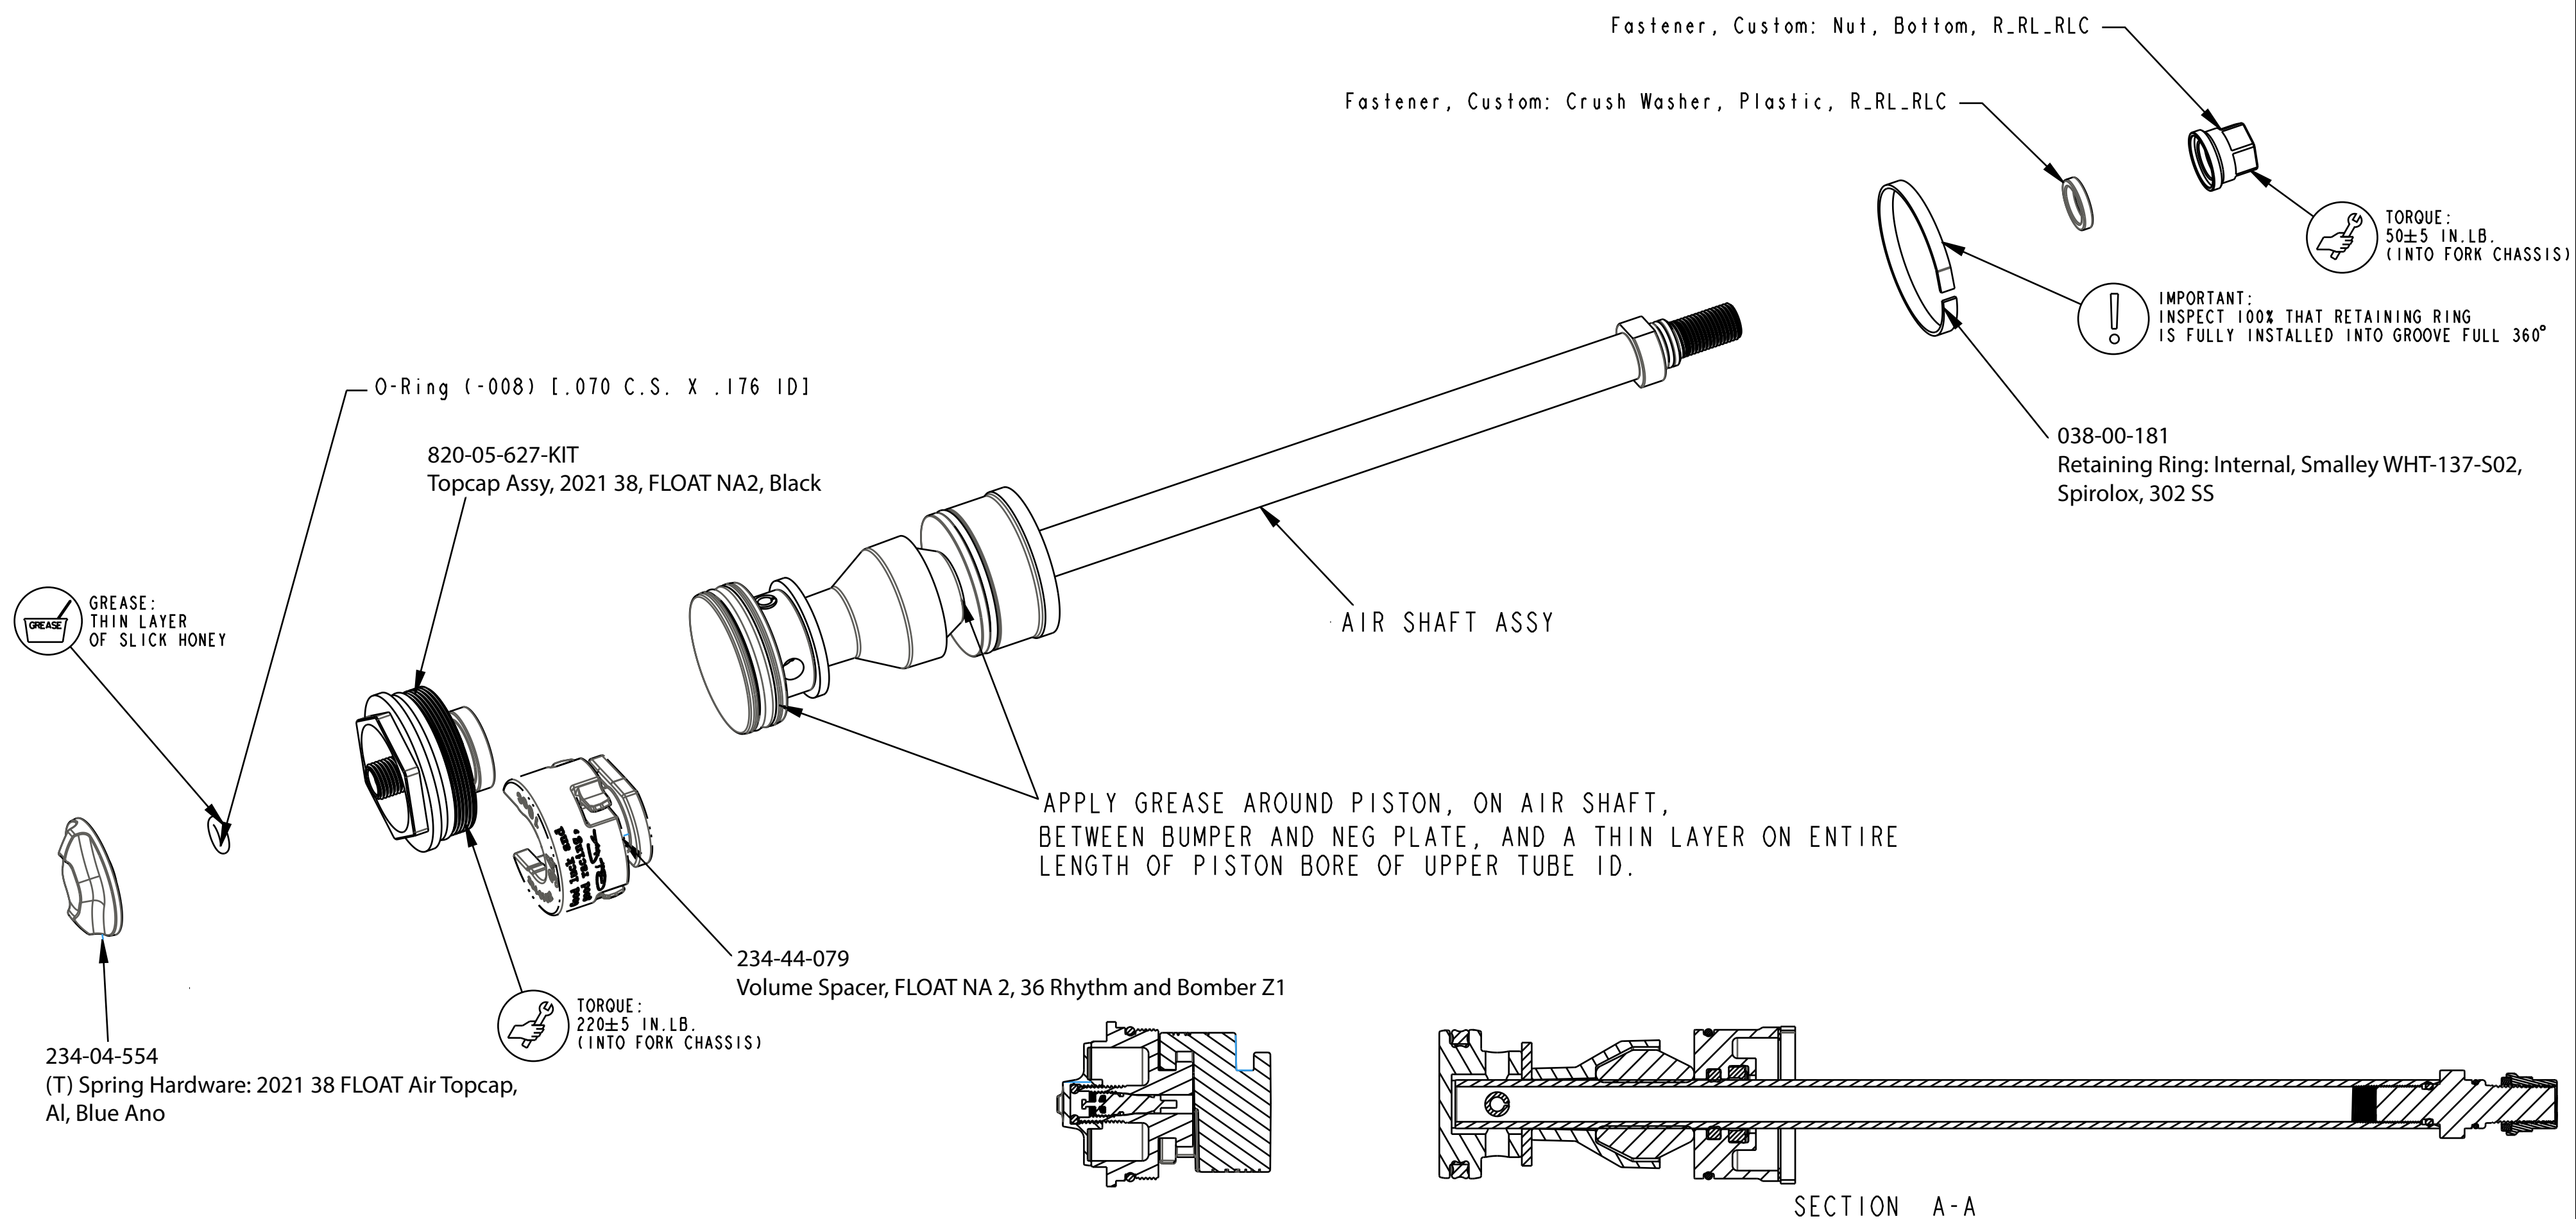

4

3

2

1

D

D

C

C

B

B

A

A

- PROPRIETARY -
THIS DOCUMENT CONTAINS CONFIDENTIAL, PROPRIETARY INFORMATION
THAT IS FOX PROPERTY. DO NOT DISCLOSE TO OR DUPLICATE
FOR OTHERS EXCEPT AS AUTHORIZED BY FOX.

FOX **FOX Factory, Inc.** Ph 831-768-1100
130 Hangar Way, Watsonville, CA 95076 USA Fax 831-768-9312

TITLE **2023 38mm RHYTHM E-Opt Air Spring Assys**

SIZE DWG. NO. **C**

PLOT SCALE | .00:1 | SHEET 1 OF 1